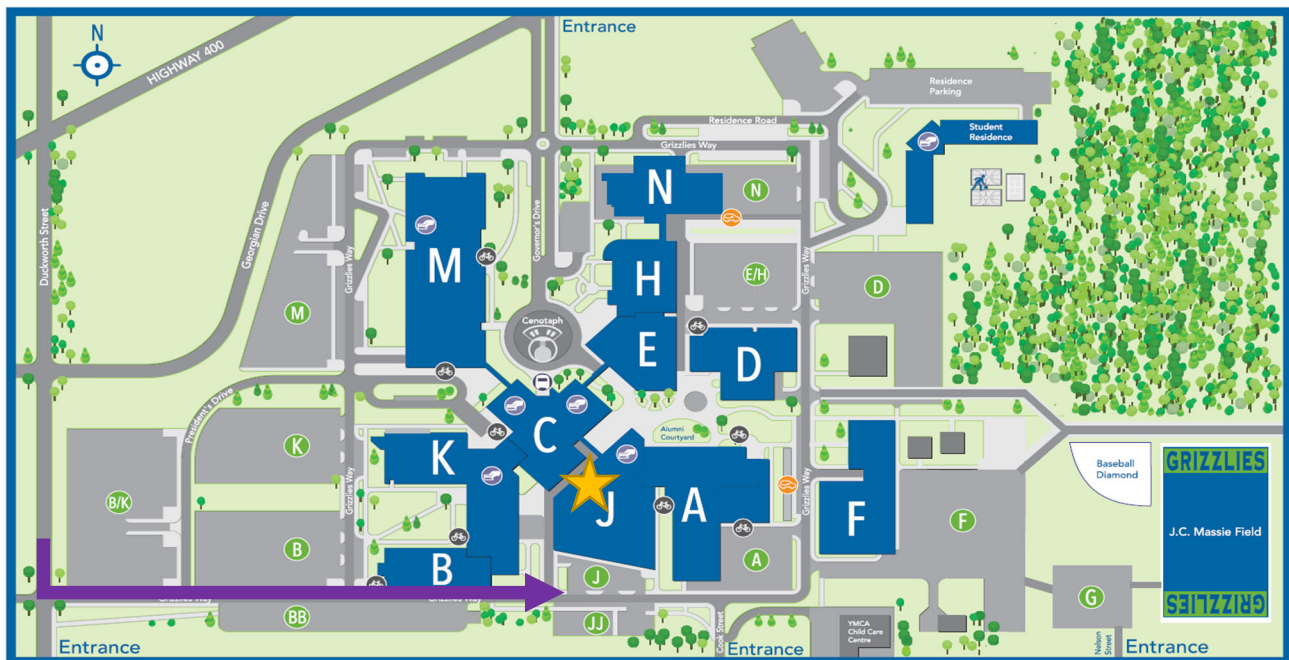

## Directions to Georgian College, Barrie Campus

Address: One Georgian Dr., Barrie, ON

### Directions from south of Barrie

- travel north on ON-400
- take the Duckworth Street exit
- make a right on to Duckworth Street
- turn left at the lights on to Ring Road (opposite Bell Farm)
- continue on to Ring Road; look for signage for “FIRST Robotics Robot Unload”

### Directions from north of Barrie

- travel south on ON-400
- take the Duckworth Street exit
- make a left on to Duckworth Street
- turn left at the lights on to Ring Road (opposite Bell Farm)
- continue on to Ring Road; look for signage for “FIRST Robotics Robot Unload”

## Load in instructions (see map below)

1. Teams may arrive to the staging area (see #1 on the map — parking lot JJ) after 3 p.m. No early birds please.
2. Proceed to the queuing area (#2 on the map) when directed by the unloading attendant volunteer.
3. Line up on the left side of the drive (#3 on the map) and stop before the college bay unloading area.
4. When directed, proceed to the unloading zone (#4 on the map). Only two or three vehicles should be unloaded in the unloading zone at a time. **When turning and backing your vehicle toward the designated unloading zone, take your time and be safe. Make sure you have a spotter assisting the driver.**
5. Please unload your vehicle or trailer promptly near the entrance door and exit the area driving on the left side of the laneway (#5 on the map). Drivers are strictly not permitted to leave their vehicles unattended during the unloading process.
6. Turn left and proceed to parking lot F (#6 on the map), behind F building.